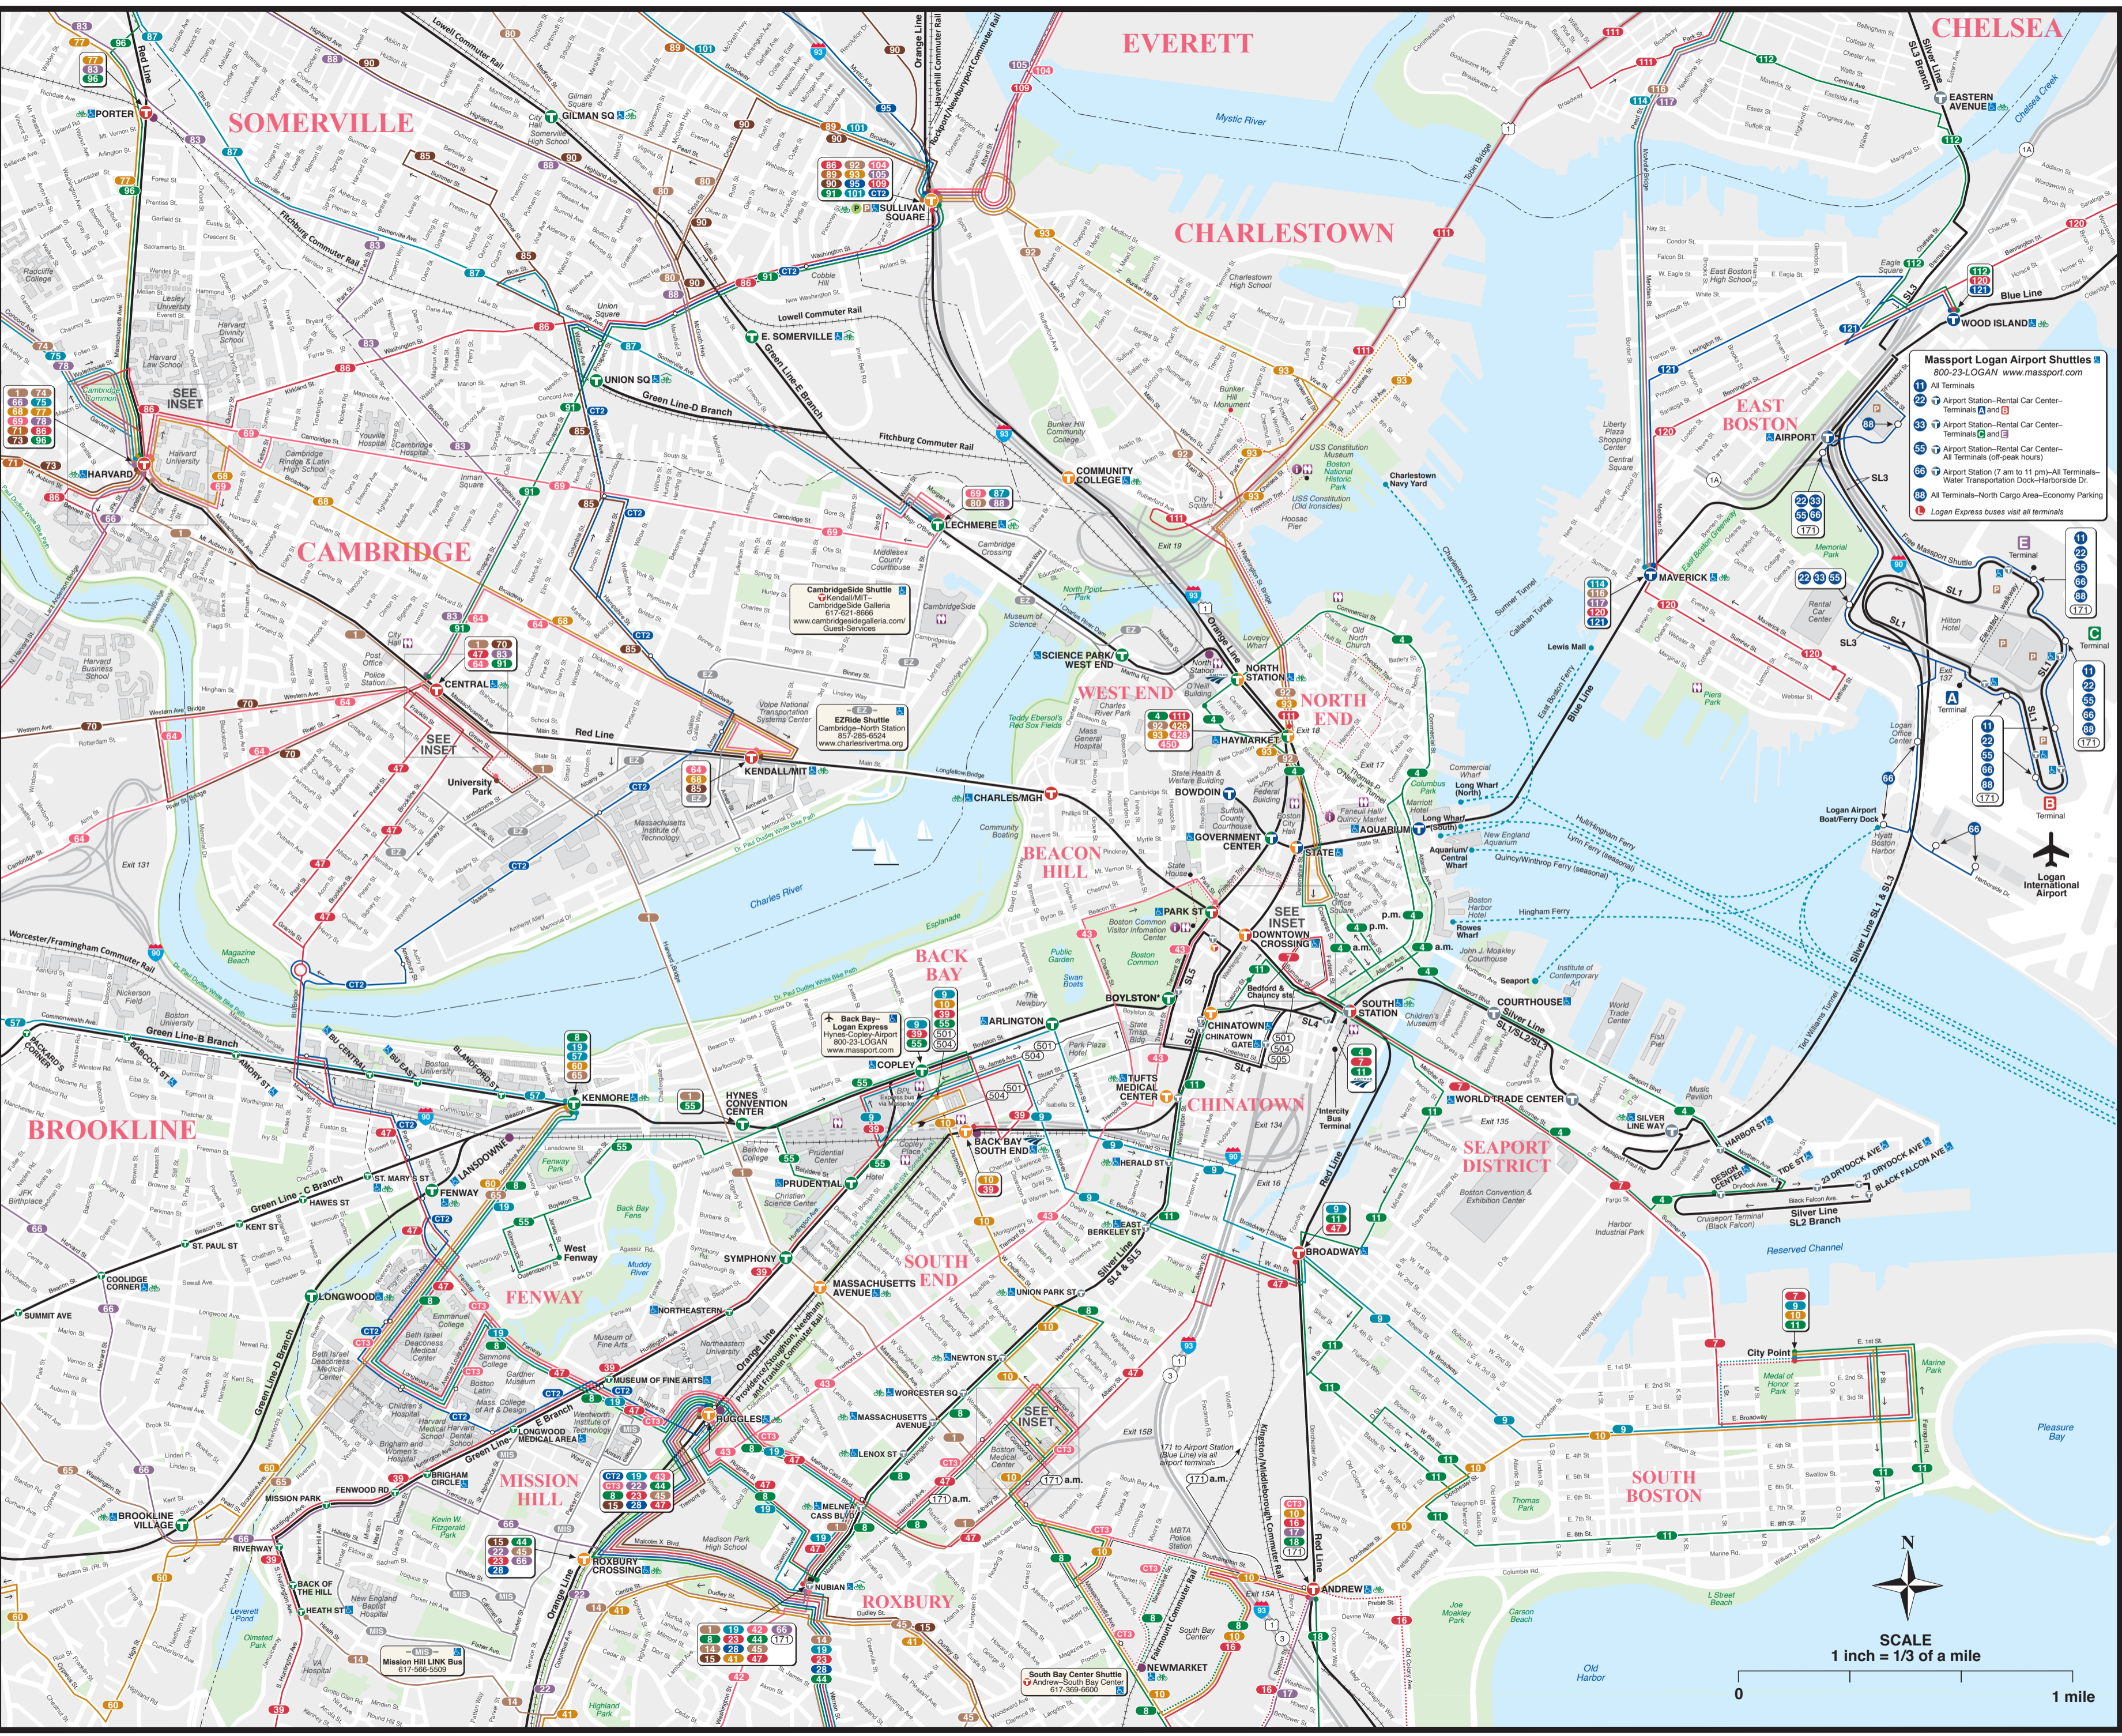

Harvard Square, Cambridge

Map showing Harvard Square area in Cambridge, including Harvard University, Harvard Law School, and Harvard Yard. Key bus routes and stations are highlighted.

Central Square, Cambridge

Map showing Central Square area in Cambridge, including Harvard University and Harvard Divinity School. Key bus routes and stations are highlighted.

Downtown Boston

Map showing Downtown Crossing area in Boston, including Downtown Crossing station and surrounding streets. Key bus routes are highlighted.

Boston Medical Center

Map showing Boston Medical Center area, including Boston Medical Center and surrounding streets. Key bus routes are highlighted.

LEGEND

- Red Line and station
- Orange Line and station
- Blue Line and station
- Green Line and station
- Street intersection stop
- Silver Line and station
- Commuter Rail and station
- Accessible station
- Parking available at station
- Bicycle rack at station
- Pedal & Park (bike storage)
- Amtrak service

NEIGHBORHOOD TOWN

- Public restroom
- Visitor information
- State route
- U.S. route
- Interstate
- Divided highway
- Tunnel
- Harbor
- Dock
- Ferry

*Boylston: Accessible for Silver Line only
This map was prepared for the MBTA by the Central Transportation Planning Staff © MBTA 2023. All Rights Reserved. No portion of this map may be reproduced without the permission of the MBTA. Cartography by Kenneth A. Dumas, CTPS.